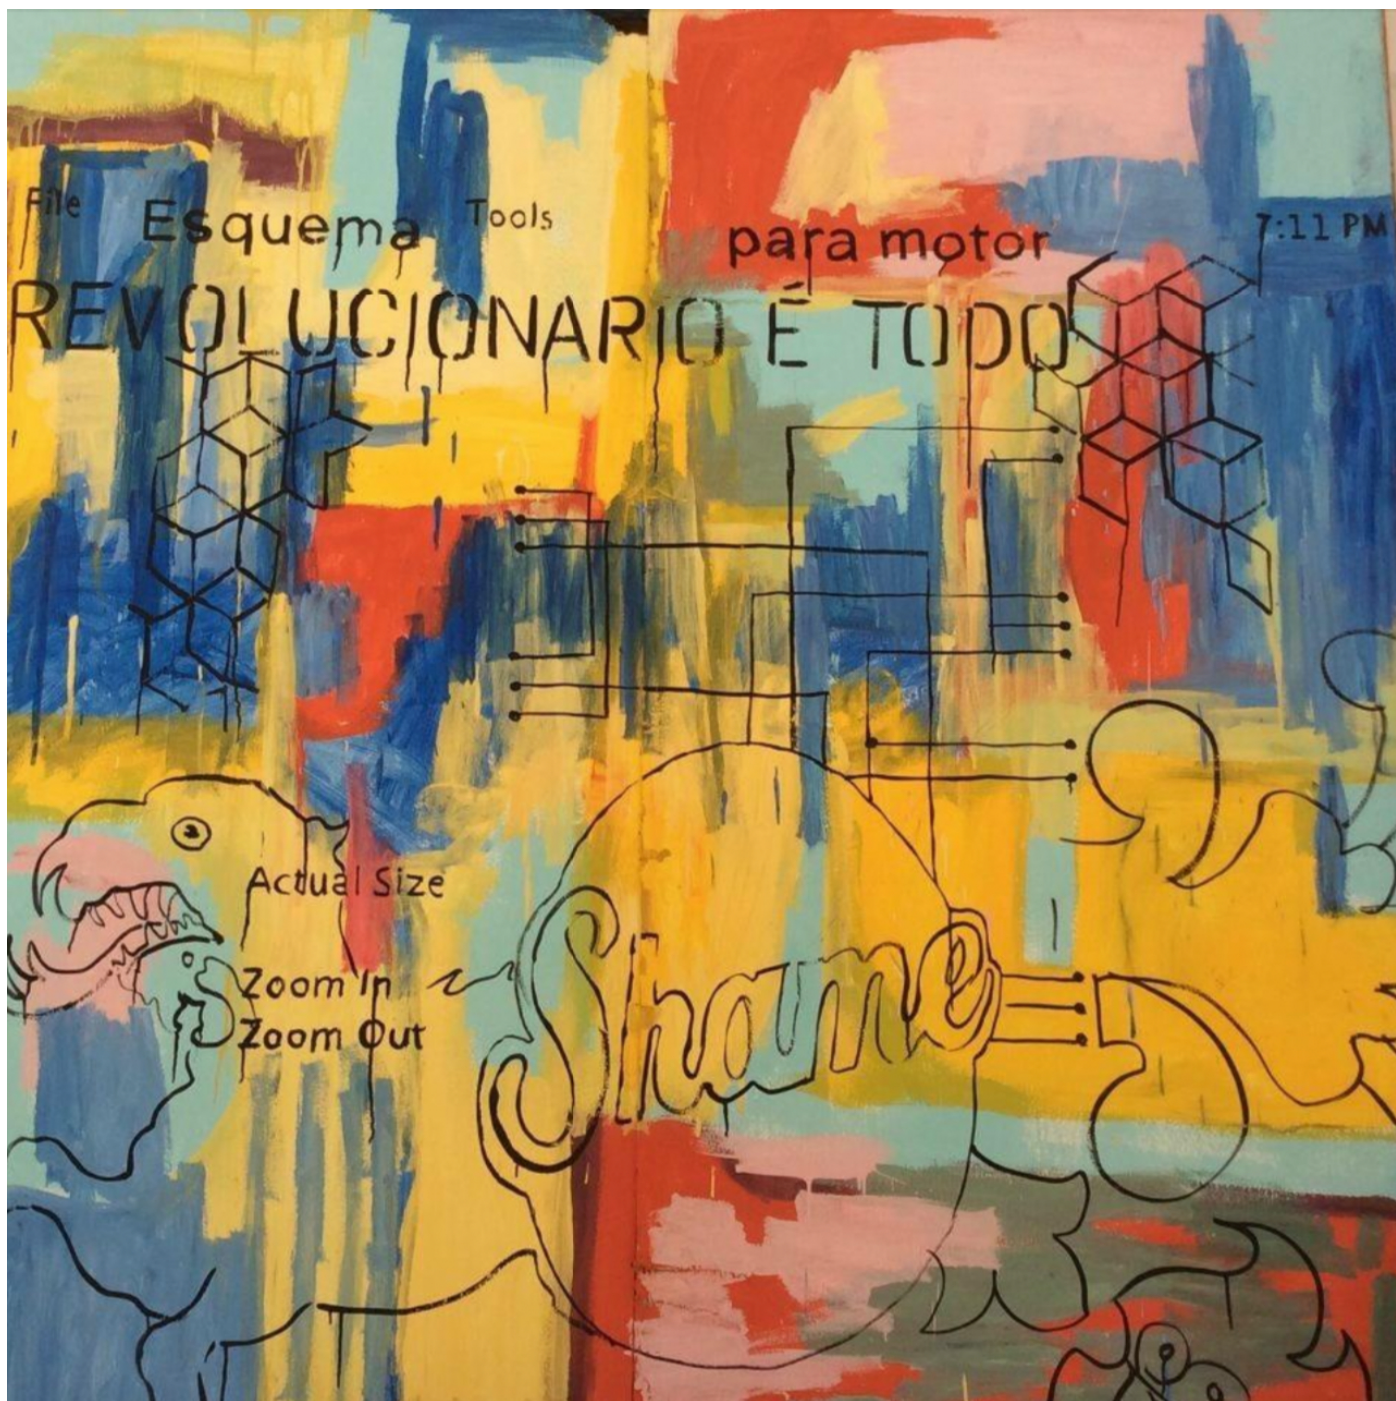

**PINTURA Catálogo Resumido
R.Gritto 2014
SÉRIE TECHNORGANKRAFT
TIMOR LESTE**

R. GRITTO

TECHNORGANKRAFT 2014 - TIMOR LESTE / 200 High - 200 Large

MIXTECH in TRIPLEX

R. GRITTO

TECHNORGANKRAFT 2014 - TIMOR LESTE / 200 High - 200 Large

MIXTECH in TRIPLEX

R. GRITTO

TECHNORGANKRAFT 2014 - TIMOR LESTE / 200 High - 200 Large

MIXTECH in TRIPLEX

R. GRITTO

TECHNORGANKRAFT 2014 - TIMOR LESTE / 200 High - 200 Large

MIXTECH in TRIPLEX

R. GRITTO